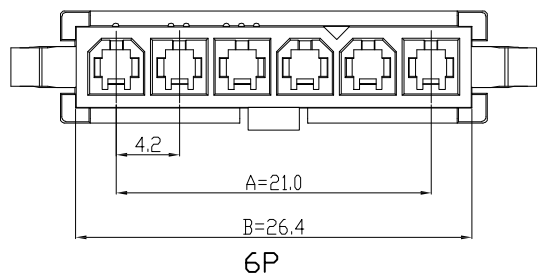

环保物料

主要技术参数 Main Specifications

线 数 (Poles): 02 to 06  
 接触电阻 (Contact resistance):  $\leq 15m\Omega$   
 绝缘电阻 (Insulation resistance):  $\geq 1000M\Omega$   
 额定电压 (Rated voltage): 300V AC DC  
 额定电流 (Rated current): 9.0A AC DC  
 耐 电 压 (Withstand Voltage): 1500V AC/minute  
 温度范围 (Temperature Range):  $-25^{\circ}C \sim +85^{\circ}C$

| Poles | Dimensions mm |       |
|-------|---------------|-------|
|       | A             | B     |
| 2     | 4.20          | 9.60  |
| 3     | 8.40          | 13.80 |
| 4     | 12.60         | 18.00 |
| 5     | 16.80         | 22.20 |
| 6     | 21.00         | 26.40 |

|      |                 |                    |          |               |      |            |   |                      |            |
|------|-----------------|--------------------|----------|---------------|------|------------|---|----------------------|------------|
|      |                 | GENERAL TOLERANCES |          | SCALE:<br>1:1 | NAME | DATE       | 康 导 新 能 源<br>网址: www.dgconne.com 电话: 0769-85337633<br>邮箱: 2850175988@qq.com 传真: 0769-85392827 | PART. NO:<br>24202Y1 |            |
|      |                 | LINEAR             | ANGLES   | APPROVED      | 黎腾   | 2017.06.16 |   | DWG. NO:             |            |
| A0   | 新图面发行           | 2017.06.16         | UNIT: MM | DESIGNER      | 肖坤权  | 2017.06.16 | TITLE:<br>4. 20mmPITCH HOUSING  |                      |            |
| REV. | REVISION RECORD | DATE               | SIZE: A4 | DRAWN         | 旷淇   | 2017.06.16 | REV:  | A0                   | SHEET: 1/1 |