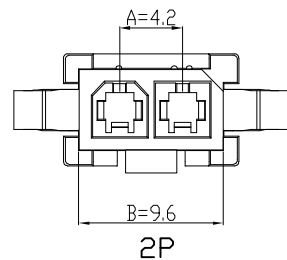

环保物料

主要技术参数 Main Specifications

线 数 (Poles): 02 to 06  
 接触电阻 (Contact resistance):  $\leq 15m\Omega$   
 绝缘电阻 (Insulation resistance):  $\geq 1000M\Omega$   
 额定电压 (Rated voltage): 300V AC DC  
 额定电流 (Rated current): 9.0A AC DC  
 耐 电 压 (Withstand Voltage): 1500V AC/minute  
 温度范围 (Temperature Range):  $-25^{\circ}C \sim +85^{\circ}C$

| Poles | Dimensions mm |       |
|-------|---------------|-------|
|       | A             | B     |
| 2     | 4.20          | 9.60  |
| 3     | 8.40          | 13.80 |
| 4     | 12.60         | 18.00 |
| 5     | 16.80         | 22.20 |
| 6     | 21.00         | 26.40 |

|      |                 |                    |          |               |      |            |   |                      |            |
|------|-----------------|--------------------|----------|---------------|------|------------|---|----------------------|------------|
|      |                 | GENERAL TOLERANCES |          | SCALE:<br>1:1 | NAME | DATE       | 康 导 新 能 源<br>网址: www.dgconne.com 电话: 0769-85337633<br>邮箱: 2850175988@qq.com 传真: 0769-85392827 | PART. NO:<br>24202Y1 |            |
|      |                 | LINEAR             | ANGLES   | APPROVED      | 黎腾   | 2017.06.16 |   | DWG. NO:             |            |
| A0   | 新图面发行           | 2017.06.16         | UNIT: MM | DESIGNER      | 肖坤权  | 2017.06.16 | TITLE:<br>4. 20mmPITCH HOUSING  |                      |            |
| REV. | REVISION RECORD | DATE               | SIZE: A4 | DRAWN         | 旷淇   | 2017.06.16 | REV:  | A0                   | SHEET: 1/1 |