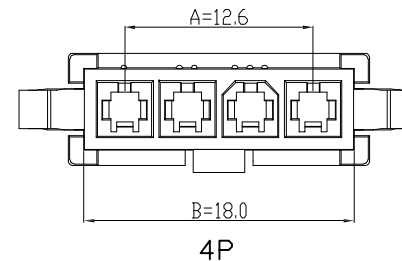

环保物料

主要技术参数 Main Specifications

线 数 (Poles): 02 to 06  
 接触电阻 (Contact resistance):  $\leq 15m\Omega$   
 绝缘电阻 (Insulation resistance):  $\geq 1000M\Omega$   
 额定电压 (Rated voltage): 300V AC DC  
 额定电流 (Rated current): 9.0A AC DC  
 耐 电 压 (Withstand Voltage): 1500V AC/minute  
 温度范围 (Temperature Range):  $-25^{\circ}C \sim +85^{\circ}C$

| Poles | Dimensions mm |       |
|-------|---------------|-------|
|       | A             | B     |
| 2     | 4.20          | 9.60  |
| 3     | 8.40          | 13.80 |
| 4     | 12.60         | 18.00 |
| 5     | 16.80         | 22.20 |
| 6     | 21.00         | 26.40 |

|      |                 |                    |          |               |      |            |   |                      |            |
|------|-----------------|--------------------|----------|---------------|------|------------|---|----------------------|------------|
|      |                 | GENERAL TOLERANCES |          | SCALE:<br>1:1 | NAME | DATE       | 康 导 新 能 源<br>网址: www.dgconne.com 电话: 0769-85337633<br>邮箱: 2850175988@qq.com 传真: 0769-85392827 | PART. NO:<br>24202Y1 |            |
|      |                 | LINEAR             | ANGLES   | APPROVED      | 黎腾   | 2017.06.16 |   | DWG. NO:             |            |
| A0   | 新图面发行           | 2017.06.16         | UNIT: MM | DESIGNER      | 肖坤权  | 2017.06.16 | TITLE:<br>4. 20mmPITCH HOUSING  |                      |            |
| REV. | REVISION RECORD | DATE               | SIZE: A4 | DRAWN         | 旷淇   | 2017.06.16 | REV:  | A0                   | SHEET: 1/1 |