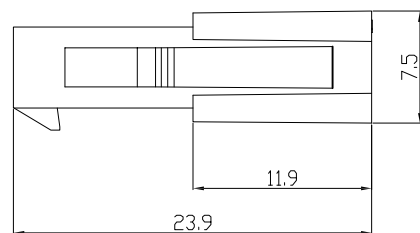

环保物料

主要技术参数 Main Specifications

线 数 (Poles): 02 to 06  
 接触电阻 (Contact resistance):  $\leq 15m\Omega$   
 绝缘电阻 (Insulation resistance):  $\geq 1000M\Omega$   
 额定电压 (Rated voltage): 300V AC DC  
 额定电流 (Rated current): 9.0A AC DC  
 耐 电 压 (Withstand Voltage): 1500V AC/minute  
 温度范围 (Temperature Range):  $-25^{\circ}C \sim +85^{\circ}C$

| Poles | Dimensions mm |       |
|-------|---------------|-------|
|       | A             | B     |
| 2     | 4.20          | 9.60  |
| 3     | 8.40          | 13.80 |
| 4     | 12.60         | 18.00 |
| 5     | 16.80         | 22.20 |
| 6     | 21.00         | 26.40 |

|      |                 |                    |          |               |      |            |   |                      |            |
|------|-----------------|--------------------|----------|---------------|------|------------|---|----------------------|------------|
|      |                 | GENERAL TOLERANCES |          | SCALE:<br>1:1 | NAME | DATE       | 康 导 新 能 源<br>网址: www.dgconne.com 电话: 0769-85337633<br>邮箱: 2850175988@qq.com 传真: 0769-85392827 | PART. NO:<br>24202Y1 |            |
|      |                 | LINEAR             | ANGLES   | APPROVED      | 黎腾   | 2017.06.16 |   | DWG. NO:             |            |
| A0   | 新图面发行           | 2017.06.16         | UNIT: MM | DESIGNER      | 肖坤权  | 2017.06.16 | TITLE:<br>4. 20mmPITCH HOUSING  |                      |            |
| REV. | REVISION RECORD | DATE               | SIZE: A4 | DRAWN         | 旷淇   | 2017.06.16 | REV:  | A0                   | SHEET: 1/1 |