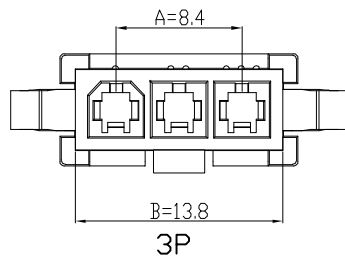

环保物料

主要技术参数 Main Specifications

线 数 (Poles): 02 to 06  
 接触电阻 (Contact resistance):  $\leq 15m\Omega$   
 绝缘电阻 (Insulation resistance):  $\geq 1000M\Omega$   
 额定电压 (Rated voltage): 300V AC DC  
 额定电流 (Rated current): 9.0A AC DC  
 耐 电 压 (Withstand Voltage): 1500V AC/minute  
 温度范围 (Temperature Range):  $-25^{\circ}C \sim +85^{\circ}C$

| Poles | Dimensions mm |       |
|-------|---------------|-------|
|       | A             | B     |
| 2     | 4.20          | 9.60  |
| 3     | 8.40          | 13.80 |
| 4     | 12.60         | 18.00 |
| 5     | 16.80         | 22.20 |
| 6     | 21.00         | 26.40 |

|      |                 |                    |          |               |      |            |   |                      |            |
|------|-----------------|--------------------|----------|---------------|------|------------|---|----------------------|------------|
|      |                 | GENERAL TOLERANCES |          | SCALE:<br>1:1 | NAME | DATE       | 康 导 新 能 源<br>网址: www.dgconne.com 电话: 0769-85337633<br>邮箱: 2850175988@qq.com 传真: 0769-85392827 | PART. NO:<br>24202Y1 |            |
|      |                 | LINEAR             | ANGLES   | APPROVED      | 黎腾   | 2017.06.16 |   | DWG. NO:             |            |
| A0   | 新图面发行           | 2017.06.16         | UNIT: MM | DESIGNER      | 肖坤权  | 2017.06.16 | TITLE:<br>4. 20mmPITCH HOUSING  |                      |            |
| REV. | REVISION RECORD | DATE               | SIZE: A4 | DRAWN         | 旷淇   | 2017.06.16 | REV:  | A0                   | SHEET: 1/1 |