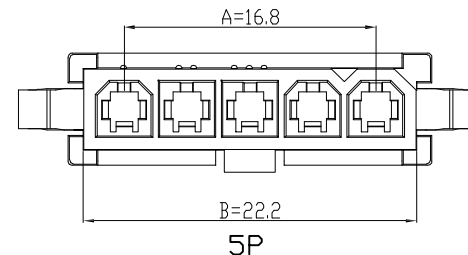

环保物料

主要技术参数 Main Specifications

线 数 (Poles): 02 to 06  
 接触电阻 (Contact resistance):  $\leq 15m\Omega$   
 绝缘电阻 (Insulation resistance):  $\geq 1000M\Omega$   
 额定电压 (Rated voltage): 300V AC DC  
 额定电流 (Rated current): 9.0A AC DC  
 耐 电 压 (Withstand Voltage): 1500V AC/minute  
 温度范围 (Temperature Range):  $-25^{\circ}C \sim +85^{\circ}C$

| Poles | Dimensions mm |       |
|-------|---------------|-------|
|       | A             | B     |
| 2     | 4.20          | 9.60  |
| 3     | 8.40          | 13.80 |
| 4     | 12.60         | 18.00 |
| 5     | 16.80         | 22.20 |
| 6     | 21.00         | 26.40 |

|      |                 |                    |          |               |      |            |   |                      |            |
|------|-----------------|--------------------|----------|---------------|------|------------|---|----------------------|------------|
|      |                 | GENERAL TOLERANCES |          | SCALE:<br>1:1 | NAME | DATE       | 康 导 新 能 源<br>网址: www.dgconne.com 电话: 0769-85337633<br>邮箱: 2850175988@qq.com 传真: 0769-85392827 | PART. NO:<br>24202Y1 |            |
|      |                 | LINEAR             | ANGLES   | APPROVED      | 黎腾   | 2017.06.16 |   | DWG. NO:             |            |
| A0   | 新图面发行           | 2017.06.16         | UNIT: MM | DESIGNER      | 肖坤权  | 2017.06.16 | TITLE:<br>4. 20mmPITCH HOUSING  |                      |            |
| REV. | REVISION RECORD | DATE               | SIZE: A4 | DRAWN         | 旷淇   | 2017.06.16 | REV:  | A0                   | SHEET: 1/1 |